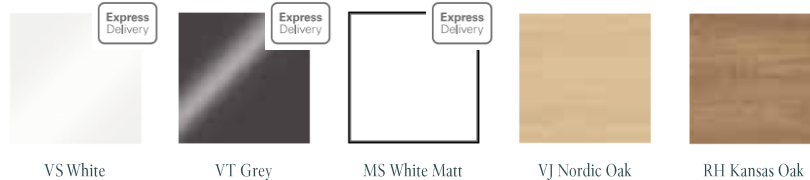

New bathroom furniture for harmonious design of the entire washing area

- + Vanity washbasins with varied storage solutions
- + Versions with doors, drawers or open shelves for different space scenarios – can be combined with attractive coordinating furniture