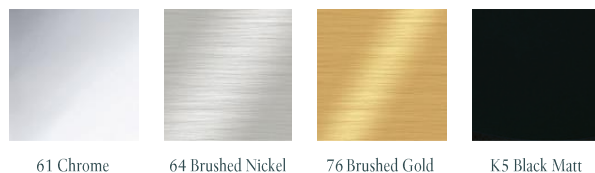

Tailored taps with clever features

- + Top Together: Architectura Square in the best-selling finishes and Architectura in the colour of Chrome