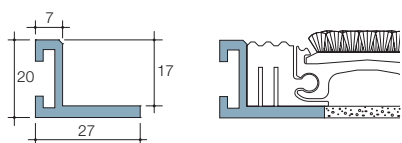

**TREAD OPTIONS**

**FRAME OPTIONS**

**20MM FRAME FOR RECESS MOUNTING**

Materials: Aluminium in mill finish or anodised (black or bronze)

**21MM T-FRAME FOR DIVIDING LARGE SECTIONS OF MAT**

Materials: Aluminium in mill finish or black anodised