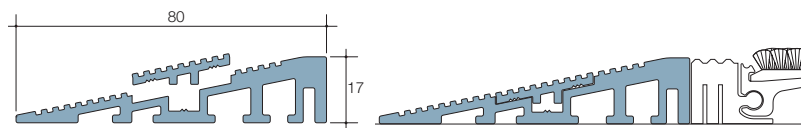

17MM RAMPED FRAME FOR SURFACE MOUNTING

Materials: Aluminium in mill finish, black or clear anodised

Note: Illustrations not to scale