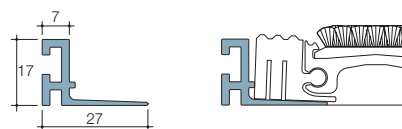

17MM TAPERED FRAME FOR RECESS MOUNTING

Materials: Aluminium in mill finish