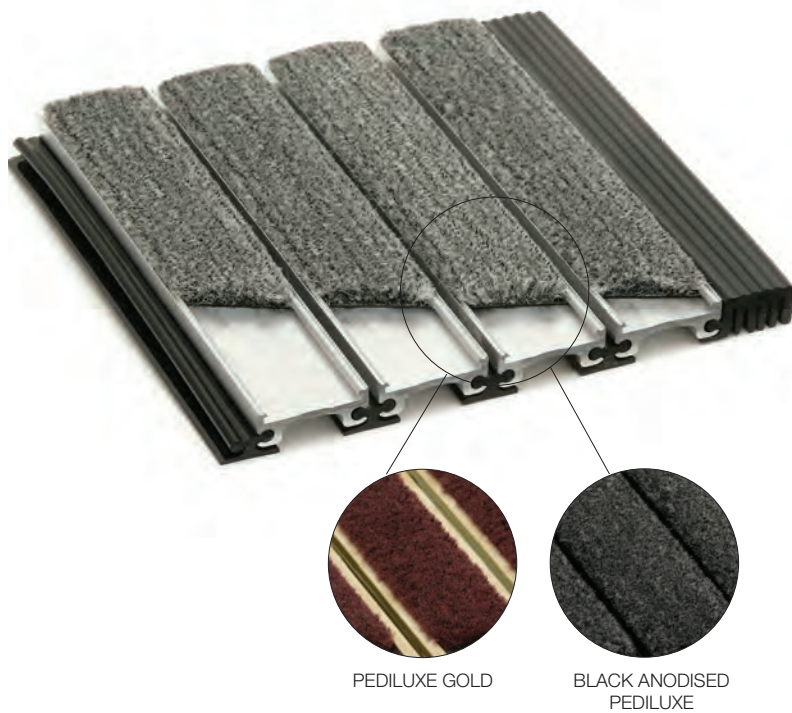

CS PEDILUXE®

Pediluxe® is the most versatile of all our aluminium profile systems. It combines rugged construction with a luxury ‘feel’ underfoot and enough tread and colour options to satisfy the most demanding project requirements.

Its exceptional load bearing capability makes it especially suitable for high volume areas such as shopping centres, hospitals and passenger termini. At 17mm deep it fits directly into most existing matwells, facilitating quick and easy installation.

Pediluxe® Gold is the brass rail version offering a simply stunning quality and appearance.

PEDILUXE WITH CARPET INSERTS

PEDILUXE GOLD

BLACK ANODISED PEDILUXE

PRODUCT FEATURES

- Recess or surface mounted options
- Rolls up for easy matwell cleaning
- Exceptional rolling load capabilities in excess of 500kgs/wheel (Pediluxe Gold 350kgs/wheel)
- Closed spline option with deep channels allows in situ cleaning along with very high dirt containment
- Open spline option allows dirt to fall into the matwell, the mat can then be rolled up for matwell cleaning
- Field changeable inserts without the use of specialist tools for low lifecycle costs
- CS Pedijet logo system option for interior grade carpet tread applications (see p25)
- Wide range of tread and colour options (see p22-23)

EXAMPLE SPECIFICATION (NBS)

UNICLASS UK: PR_35_57_11_26
CAWS - ARCHITECTURE: N10_300 ENTRANCE MATTING

Manufacturer: Construction Specialties (UK) Limited,
1010 Westcott Venture Park, Westcott, Bucks HP18 0XB
Tel: +44 (0)1296 652800 Web: www.c-sgroup.co.uk

Product reference: CS Pediluxe 17mm deep, complete with 20mm frame for recess mounting

Finish: Aluminium profiles: mill finish, aluminium frames: mill finish

Tread type: Interior grade carpet inserts

Tread colour: Castle Grey 0203

Spline: Closed, Black

Endfiller colour: Black

Matwell size: 2500mm wide x 4500mm in traffic direction

Mat size: To suit matwell