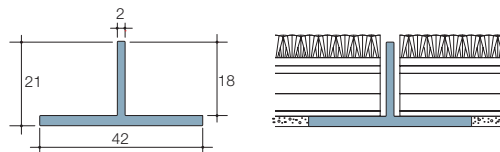

**TREAD OPTIONS**

**FRAME OPTIONS**

**20MM FRAME FOR RECESS MOUNTING**

Materials: Aluminium in mill finish or anodised (black or bronze)

**21MM T-FRAME FOR DIVIDING LARGE SECTIONS OF MAT**

Materials: Aluminium in mill finish or black anodised