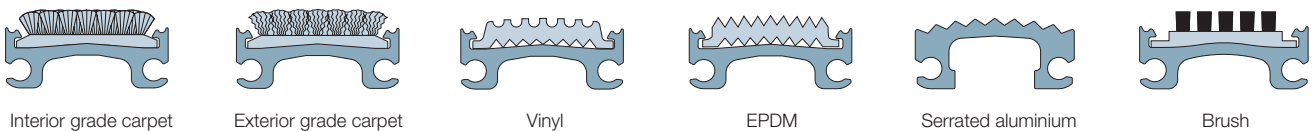

TREAD OPTIONS