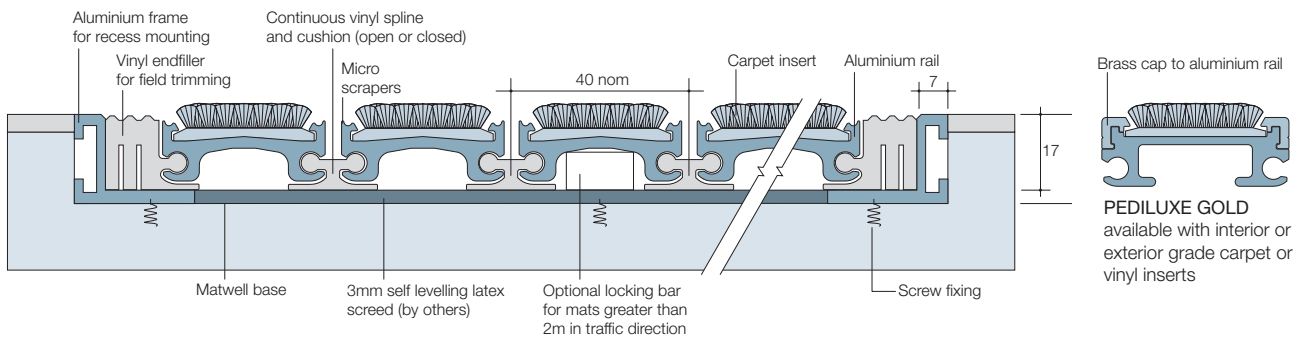

## RAIL FINISH OPTIONS

Mill finish as standard

Clear anodised

Black anodised

THE MALL BLACKBURN, BLACKBURN

**SECTIONAL DETAIL**

**PEDILUXE GOLD**  
available with interior or exterior grade carpet or vinyl inserts

**TREAD OPTIONS**

**FRAME OPTIONS**

**20MM FRAME FOR RECESS MOUNTING**

Materials: Aluminium in mill finish or anodised (black or bronze)

**21MM T-FRAME FOR DIVIDING LARGE SECTIONS OF MAT**

Materials: Aluminium in mill finish or black anodised