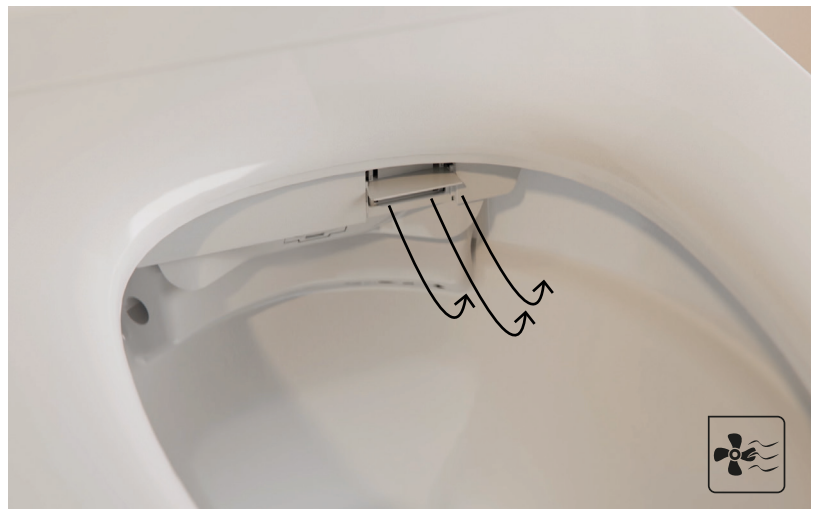

Rinse after rinse. Flush after flush. Dry after dry.

Designed with practical features and intuitive controls, the i.life E shower toilet effortlessly fits into your daily routine.

Intuitive operation

All functions are easily managed via the remote featuring large, intuitive buttons and clear light signals, ensuring seamless operation even for first-time users. The memory function recalls your last-used settings, while primary functions are also accessible via the side rotary button. For added convenience, the horizontally designed remote can be permanently mounted using the included installation frame or used as a detachable unit thanks to its magnetic docking station.

Night-time orientation light

A built-in sensor activates a gentle night light in low-light conditions, softly illuminating the side rotary button and the inside of the bowl. This thoughtful feature enhances visibility and convenience, especially for children and anyone who needs to use the toilet at night.

Soft-close lid

The i.life E shower toilet features a soft-closing mechanism for the lid, preventing loud, accidental slamming.

- 1 Descaling programme
- Drying function
- Adjustable water pressure
- Adjustable nozzle position
- 2 Night-light
- 3 Soft-close lid
- Rear wash
- Front wash
- 3 temperature levels
- 4 Sensor-controlled usage recognition

Additional smart features include pre and post-rinsing of the nozzle and a replaceable nozzle tip for superior cleanliness.

The toilet's rimless, wall-hung bowl ensures a powerful, thorough flush and effortless maintenance.