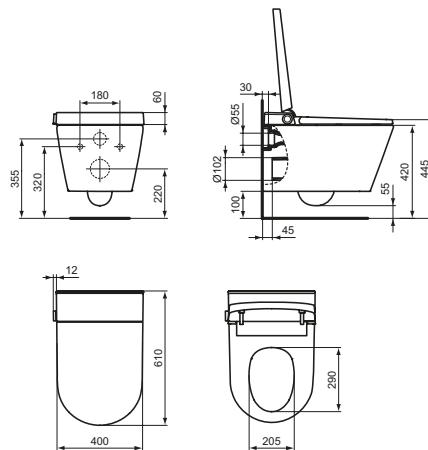

i.life E
WALL HUNG SHOWER TOILET
 K875501

- Rimless ceramic bowl
- Soft-close seat and cover with strong hinges
- Front and rear shower
- Four spray modes
- Adjustable water temperature and pressure
- Adjustable nozzle position
- Dryer with adjustable temperature
- Remote control with optional anti-theft cache for installation in public spaces
- Rotary side button to change water intensity
- Night orientation light on rotary button and inside the bowl

PROSYS®
WC FRAME 120 FOR SHOWER TOILETS
 R015567

Prepared for simple effective installation of the shower toilet i.life E, thanks to its prefitted watertight conduit.

- Wall hung toilets up to 660mm long
- Drywall installation
- Frame tested for a 400kg load
- Depth adjustable outlet bend
- Easy and quick installation with EasyFix wall brackets
- Height adjustable from 0 to 200mm
- One man assembly
- Minimum 126mm wall depth
- Suitable for use with any Ideal Standard flush plate design