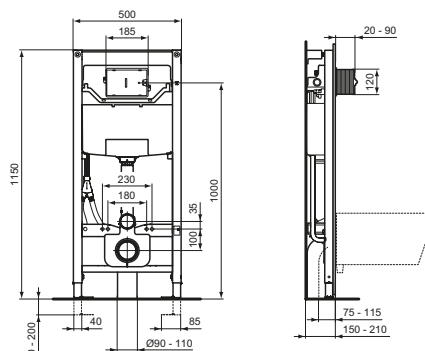

i.life E
WALL HUNG SHOWER TOILET
 K875501

- Rimless ceramic bowl
- Soft-close seat and cover with strong hinges
- Front and rear shower
- Four spray modes
- Adjustable water temperature and pressure
- Adjustable nozzle position
- Dryer with adjustable temperature
- Remote control with optional anti-theft cache for installation in public spaces
- Rotary side button to change water intensity
- Night orientation light on rotary button and inside the bowl

PROSYS®
WC FRAME 120 FOR SHOWER TOILETS
 R015567

Prepared for simple effective installation of the shower toilet i.life E, thanks to its prefitted watertight conduit.

- Wall hung toilets up to 660mm long
- Drywall installation
- Frame tested for a 400kg load
- Depth adjustable outlet bend
- Easy and quick installation with EasyFix wall brackets
- Height adjustable from 0 to 200mm
- One man assembly
- Minimum 126mm wall depth
- Suitable for use with any Ideal Standard flush plate design