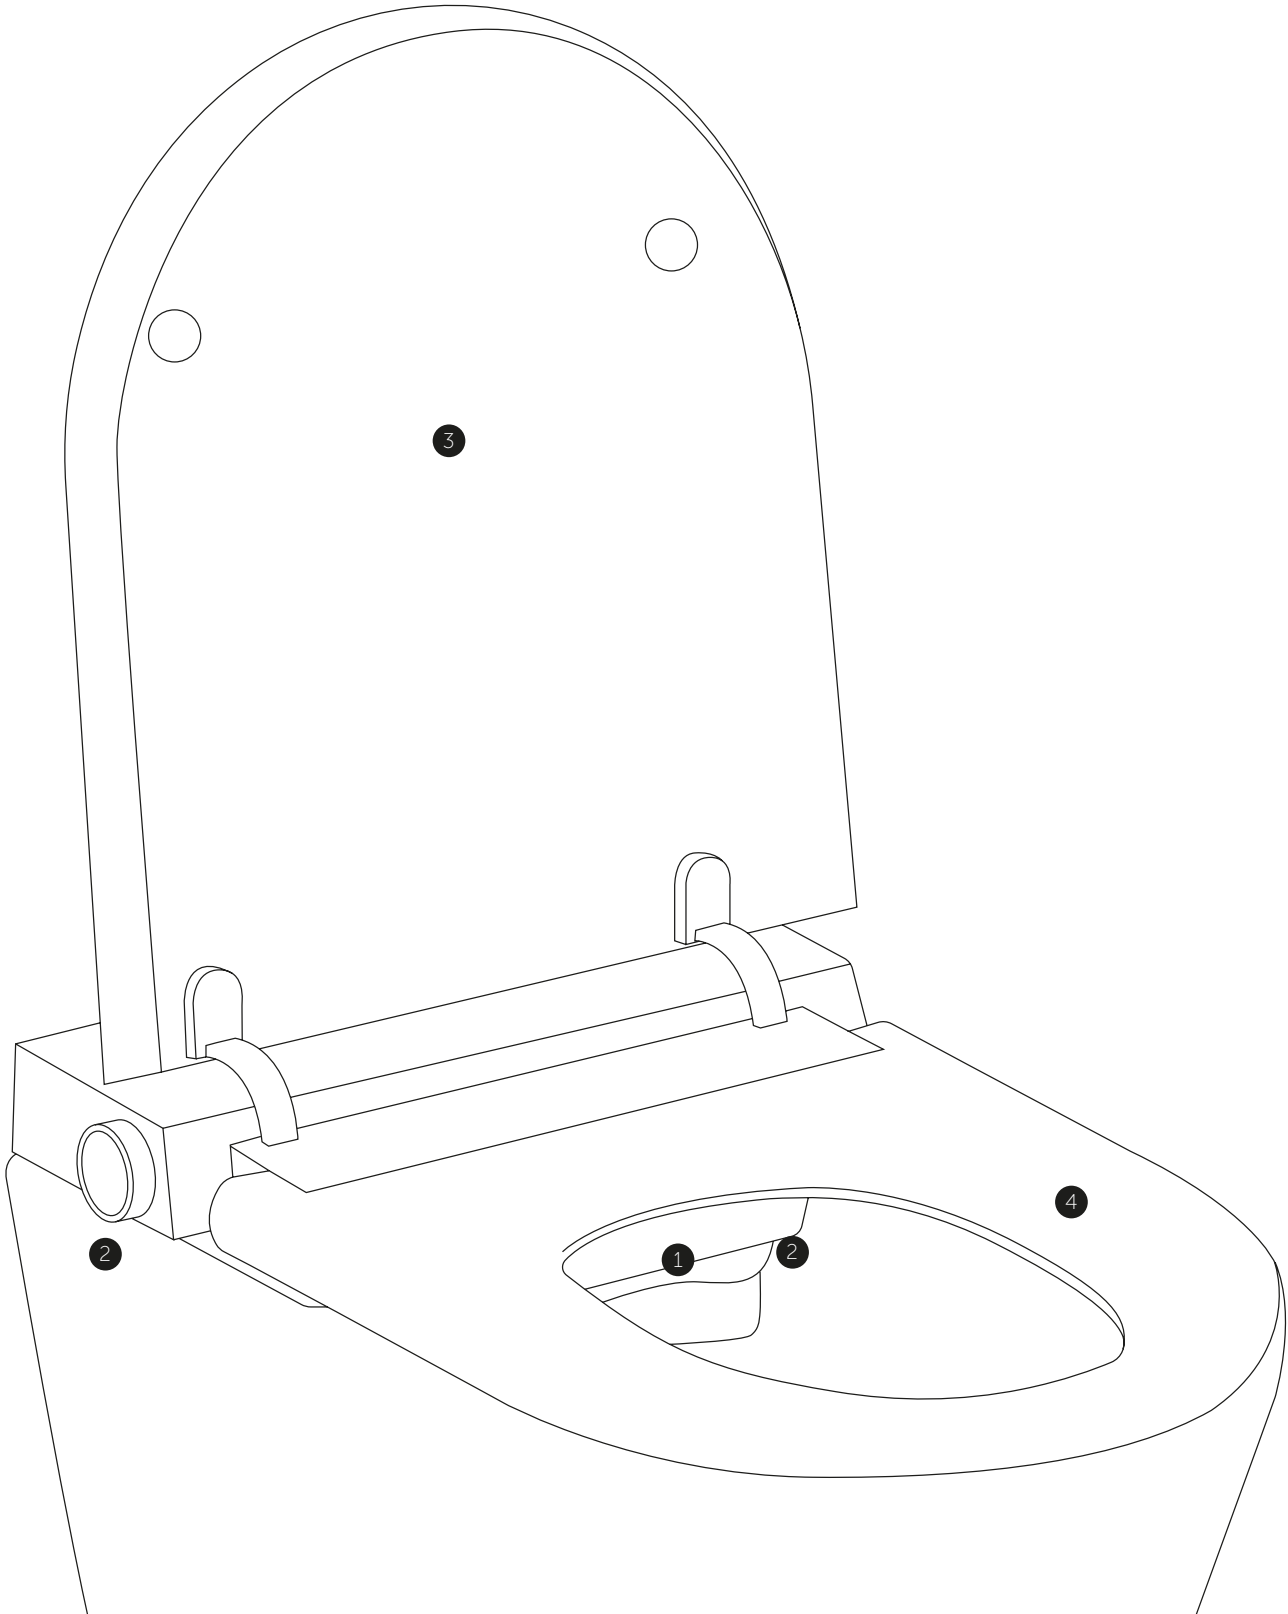

Rinse after rinse. Flush after flush. Dry after dry.

Designed with practical features and intuitive controls, the i.life E shower toilet effortlessly fits into your daily routine.

Intuitive operation

All functions are easily managed via the remote featuring large, intuitive buttons and clear light signals, ensuring seamless operation even for first-time users. The memory function recalls your last-used settings, while primary functions are also accessible via the side rotary button. For added convenience, the horizontally designed remote can be permanently mounted using the included installation frame or used as a detachable unit thanks to its magnetic docking station.

Night-time orientation light

A built-in sensor activates a gentle night light in low-light conditions, softly illuminating the side rotary button and the inside of the bowl. This thoughtful feature enhances visibility and convenience, especially for children and anyone who needs to use the toilet at night.

Sensor-controlled usage recognition

To ensure functions are only activated when needed, the i.life E shower toilet features a sensor-integrated seat that detects user presence. This added precision is particularly beneficial for families with children or use in hospitality settings.

Soft-close lid

The i.life E shower toilet features a soft-closing mechanism for the lid, preventing loud, accidental slamming.

- 1 Descaling programme
- Drying function
- Adjustable water pressure
- Adjustable nozzle position
- 2 Night-light
- 3 Soft-close lid
- Rear wash
- Front wash
- 3 temperature levels
- 4 Sensor-controlled usage recognition